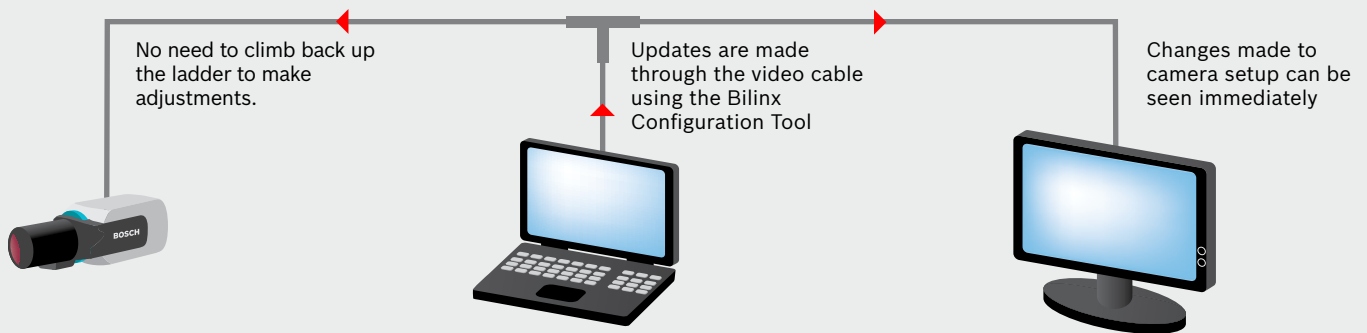

For exceptional situations where fine-tuning or special settings are required, the configuration of the camera can be fine tuned. Control buttons on the side of the camera and the menu-driven On Screen Display (OSD) provide direct access to all settings.

Bilinx allows your technician to check status, change camera settings and even update firmware without having to physically access the camera. You can place a camera on the roof or in a high corner of the ceiling and they don't have to worry about climbing back up to it to make adjustments. You'll save on installation and service time. You can also stay in touch with you camera through Bilinx. With this technology, your camera can transmit alarm and status messages, so you know if a situation arises that needs to be addressed. A Dinion^{XF} with Bilinx gives you freedom, convenience and peace of mind.